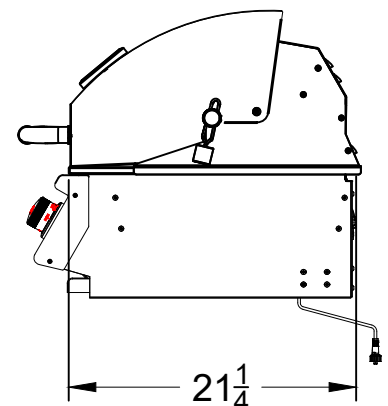

WWW.BULLBBQ.COM

DIABLO GRILL

SPEC SHEET

ITEM# 62648 LP (LIQUID PROPANE)

ITEM# 62649 NG (NATURAL GAS)

PERSPECTIVE VIEW

WITH INSTALLATION
CUT OUT DIMENSIONS

TOP VIEW

FRONT VIEW

RIGHT SIDE VIEW

NOTES:

- 1) ALL DIMENSIONS ARE IN INCH UNITS
- 2) REFER TO PERSPECTIVE VIEW FOR INSTALLATION CUTOUT DIMENSIONS.

v2023.02.06