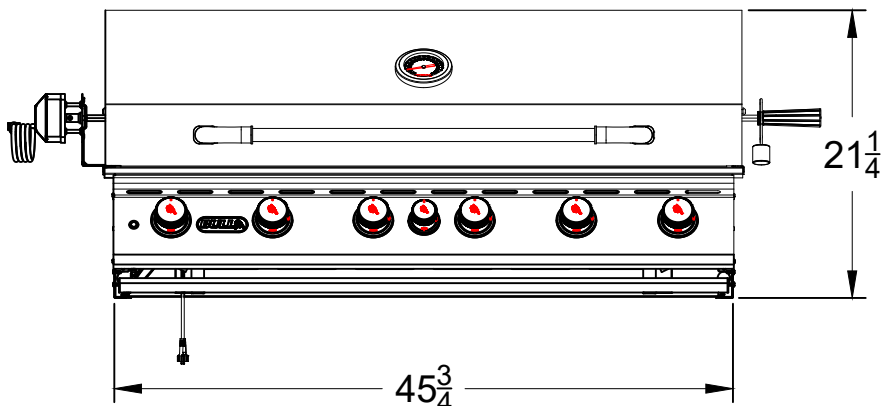

WWW.BULLBBQ.COM

DIABLO GRILL

SPEC SHEET

ITEM# 62648 LP (LIQUID PROPANE)

ITEM# 62649 NG (NATURAL GAS)

PERSPECTIVE VIEW

WITH INSTALLATION
CUT OUT DIMENSIONS

TOP VIEW

FRONT VIEW

RIGHT SIDE VIEW

NOTES:

- 1) ALL DIMENSIONS ARE IN INCH UNITS
- 2) REFER TO PERSPECTIVE VIEW FOR INSTALLATION CUTOUT DIMENSIONS.

v2023.02.06