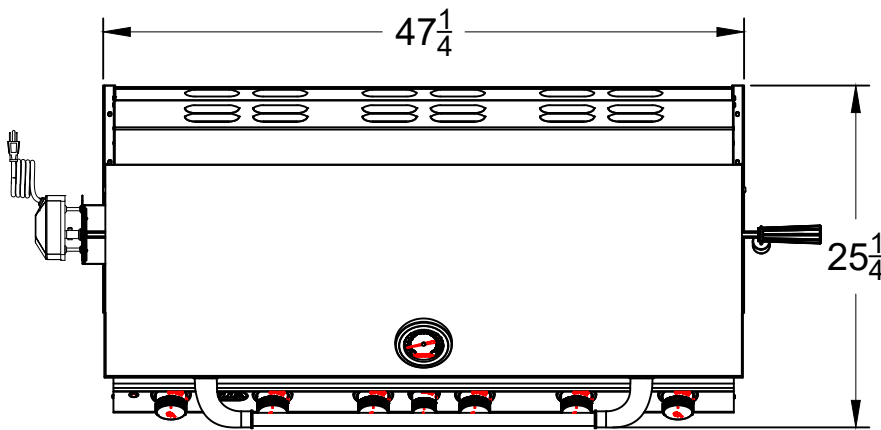

WWW.BULLBBQ.COM

DIABLO GRILL

SPEC SHEET

ITEM# 62648 LP (LIQUID PROPANE)

ITEM# 62649 NG (NATURAL GAS)

PERSPECTIVE VIEW

WITH INSTALLATION
CUT OUT DIMENSIONS

TOP VIEW

FRONT VIEW

RIGHT SIDE VIEW

NOTES:

- 1) ALL DIMENSIONS ARE IN INCH UNITS
- 2) REFER TO PERSPECTIVE VIEW FOR INSTALLATION CUTOUT DIMENSIONS.

v2023.02.06