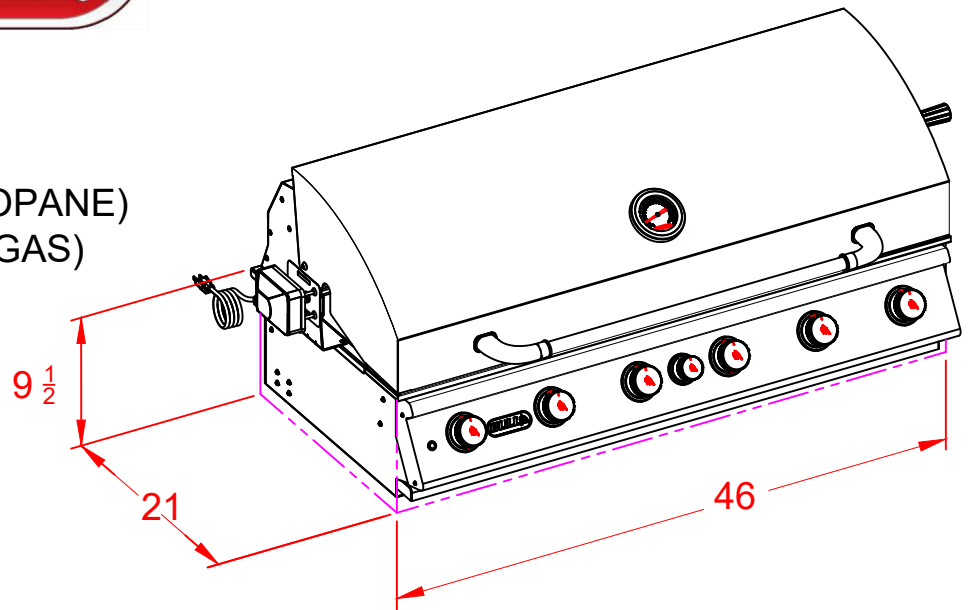

WWW.BULLBBQ.COM

DIABLO GRILL

SPEC SHEET

ITEM# 62648 LP (LIQUID PROPANE)

ITEM# 62649 NG (NATURAL GAS)

PERSPECTIVE VIEW

WITH INSTALLATION
CUT OUT DIMENSIONS

TOP VIEW

FRONT VIEW

RIGHT SIDE VIEW

NOTES:

- 1) ALL DIMENSIONS ARE IN INCH UNITS
- 2) REFER TO PERSPECTIVE VIEW FOR INSTALLATION CUTOUT DIMENSIONS.

v2023.02.06