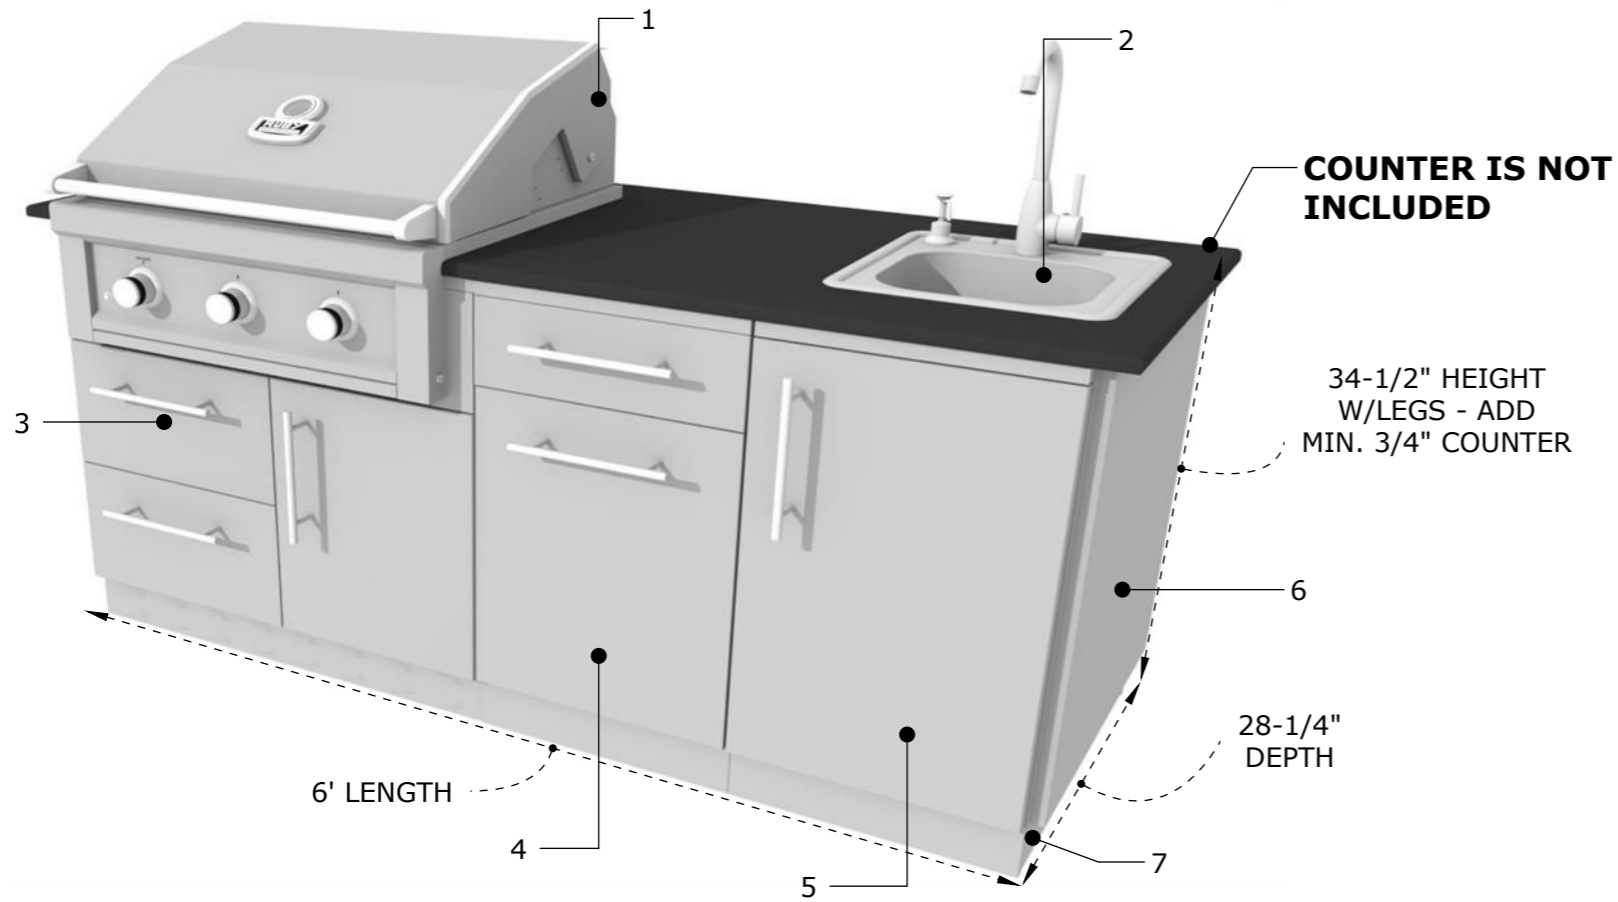

SUNSTONE CABINET PACKAGE - THE CAPRICE

Re-Configure how you like*

ALL DIMENSIONS ARE ROUNDED "UP" TO THE NEAREST WHOLE NUMBER

Equipment List - See individual product Specification Sheets for more info.

ITEM	MODEL	DESCRIPTION	QTY.
1	RUBY3B	Ruby Series Pro Sear 3 Burner Grill - LP/NG	1
2	A-SS17	17" Bar Sink Hot & Cold Faucet and Soap	1
3	SAC34GLPCD	34" Appliance Grill Cabinet	1
4	SBC18SLPCD	18" Propane/Trash Drawer Drawer Combo Cabinet	1
5	SBC18FSDR	18" Full Height Right Swing Cabinet	1
6	SCC27EP	27" Universal End Panel	2
7	SCC25KP	25" Universal Side Kickplate	2

DESCRIPTION

The Caprice cabinet island package offers you a complete high quality outdoor kitchen experience at an affordable price. The package comes complete with the Ruby 3 burner pro-searing grill with lots of storage space below, the swing door can be used for either a propane tank enclosure or a trash bin. On the right is our utility storage cabinet with lower drawer equipped with a trash bag ring then full height cabinet with the bar sink with hot/cold faucet and soap dispenser.

Easy Do-it-Yourself, simply lift and snap each cabinet together into any configuration you would like, level the legs and clip on the kick plates. (Counter Top is Not Included in this Package)

- 30" Gas Grill
- 17" Bar Sink
- 34" Grill Cabinet
- 18" Utility Cabinet
- 18" Full Height Cabinet
- End Panels
- End Kick plates
- All Hardware Included
- Front/Back Kick Plates
- Heavy-Duty Legs
- Counter Top Not Included